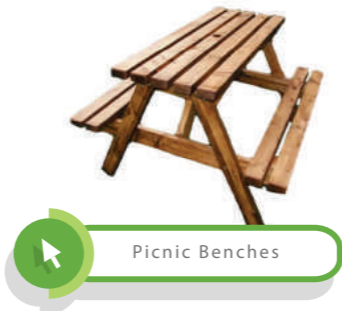

## PICNIC BENCHES

Our heavy duty, supreme picnic benches are suitable for use in parks, beer gardens, pubs, outdoor venues and much more.

These picnic benches would be a great way to bring the outdoors indoors at your event!