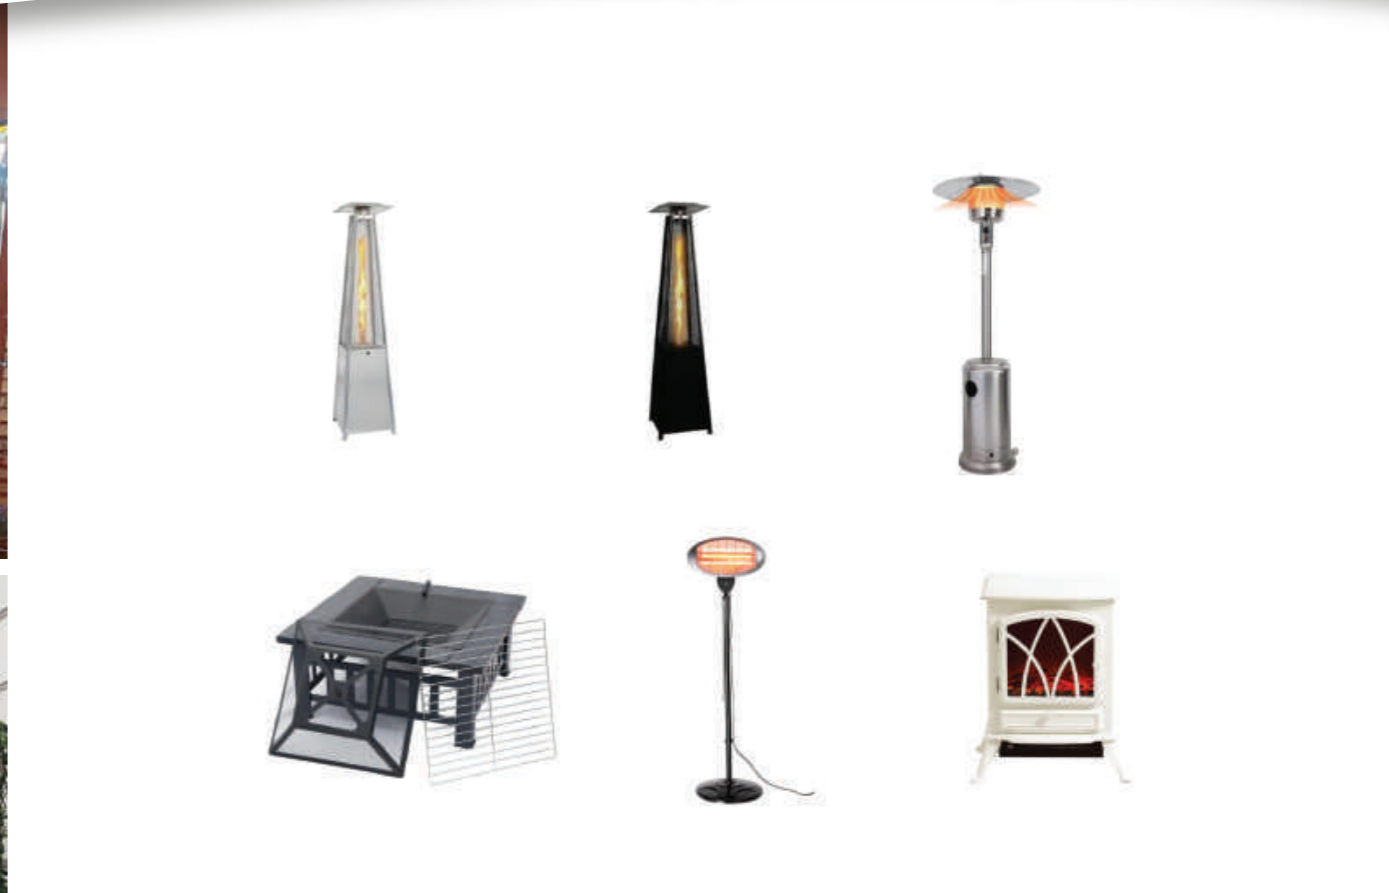

H EATERS

Our heaters not only deliver heat to outdoor spaces, but also functions as an aesthetic centrepiece too.

The contemporary styles add a focal point to gardens, patios and terraces, lifting the environment and creating a sophisticated and elegant event.