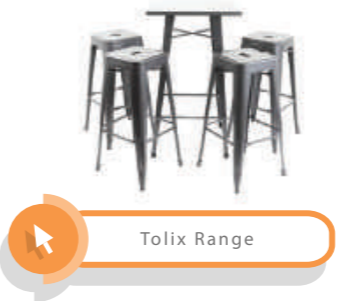

SEE MORE OF...