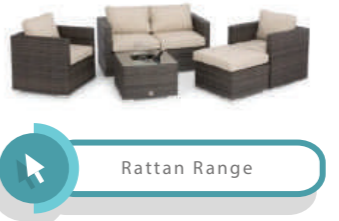

SEE MORE OF...